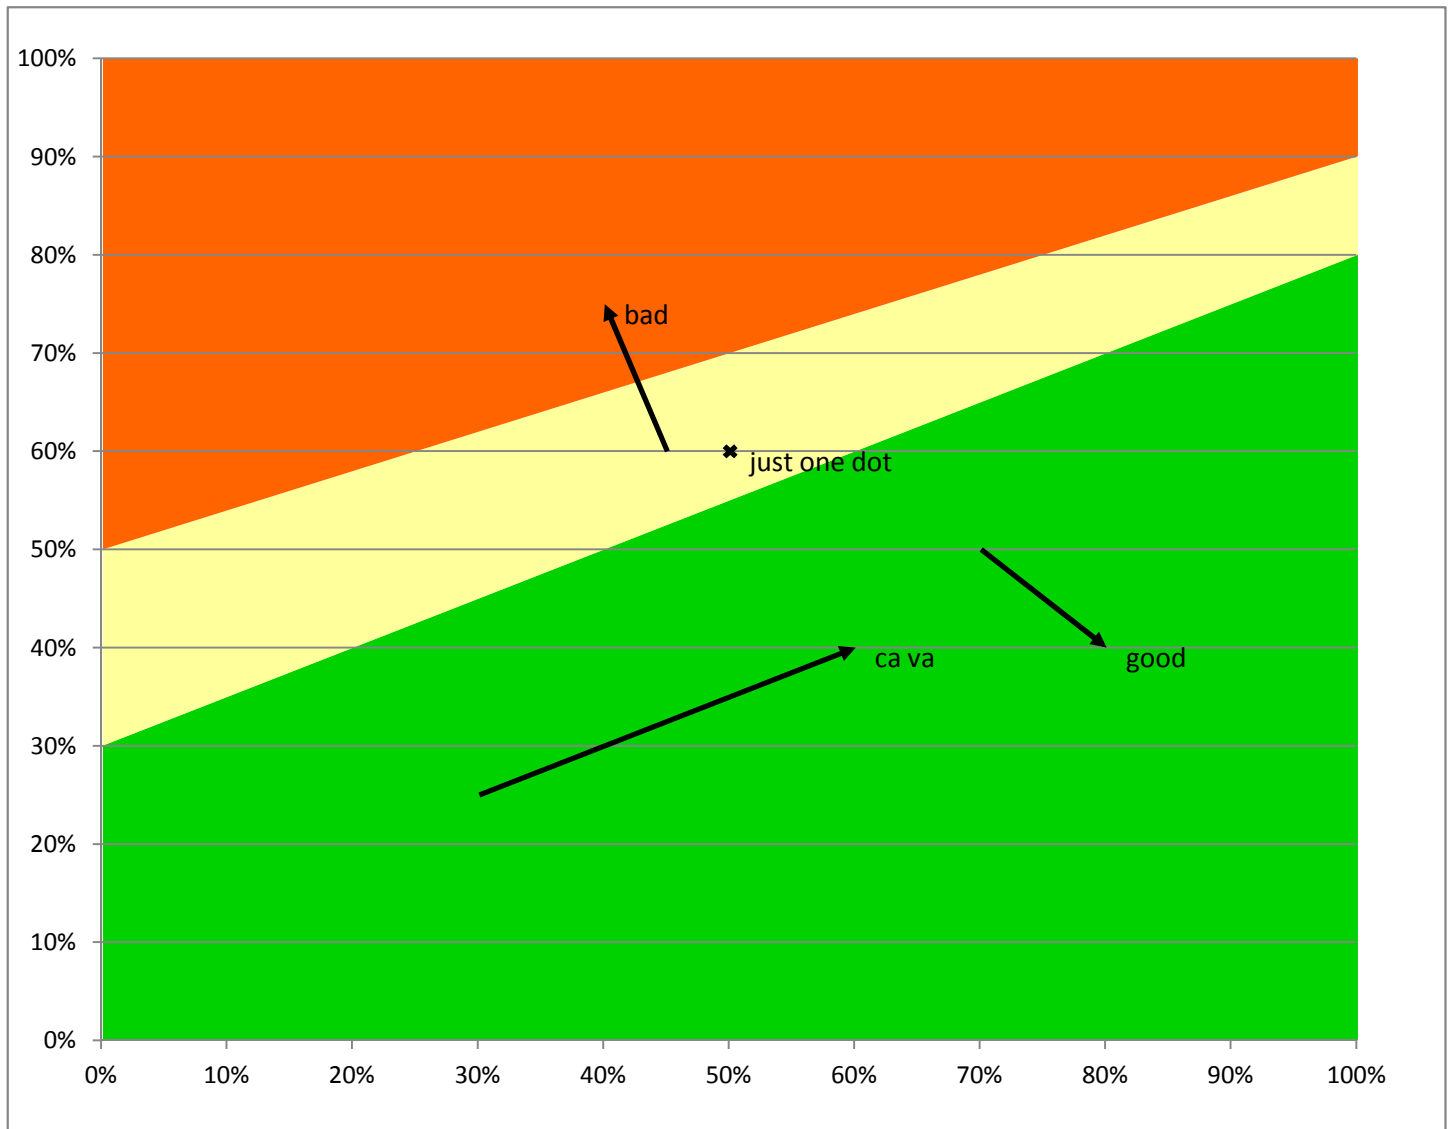

Demo-Portfolio

Report Date

17.05.12

| Stream (Release) | last Status | | | | current Status | | | |
|---------------------|-------------|------|-----|----------|----------------|-----|----------------------------|--|
| | Date | %LCC | %BC | Date | %LCC | %BC | most penetrating task | |
| good | g 01.05.12 | 70% | 50% | 15.05.12 | 80% | 40% | none | |
| bad | r 01.05.12 | 45% | 60% | 16.05.12 | 40% | 75% | waiting on decision of pbb | |
| ca va | g 02.05.12 | 30% | 25% | 10.05.12 | 60% | 40% | waiting on fire wall | |
| missing data | ? 02.01.00 | | | 02.01.00 | | | Warning: Data missing! | |
| just one dot | y 02.01.00 | | | 19.05.12 | 50% | 60% | first shot | |